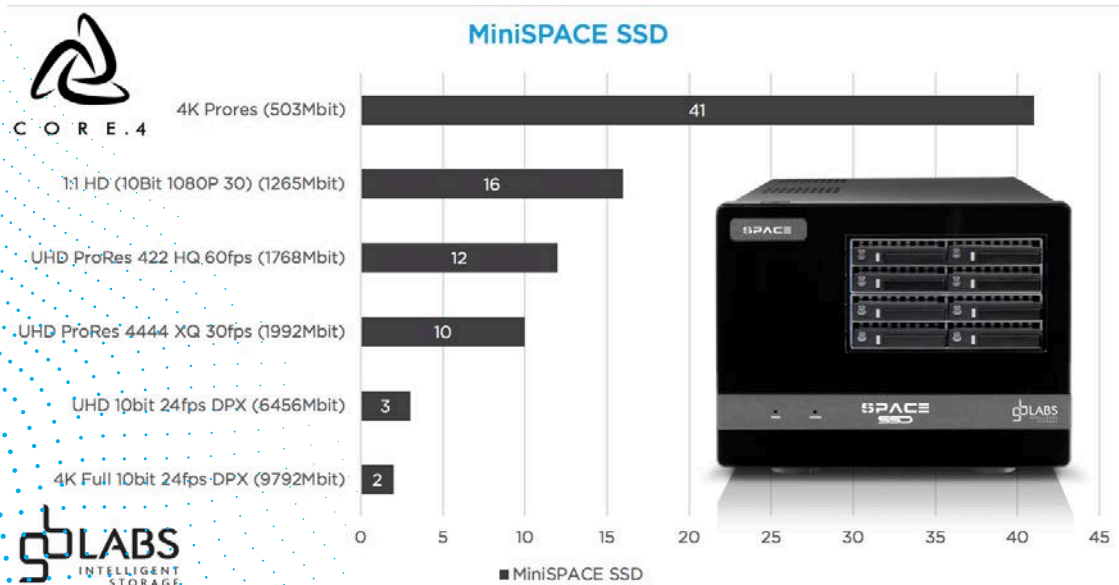

Product Overview

MiniSPACE SSD Portable SSD

Work in the highest resolutions with extreme performance from GB Labs' MiniSPACE pure SSD NAS for massive shared work groups and DPX work flows; supporting formats up to 8K.

Ideal for Digital Cinematographers, Editing, Audio, Animation and VFX.

Technologies:
IDA² / Dynamic Bandwidth /
Analytics Centre / Mosaic

Capacity: 3.8 - 240TB
Speed: Up to 3GB/s

Technical Overview

Unit Specifications

Unit dimensions: 21.2cm x 27.0cm x 39.3cm (8.4" x 10.6" x 15.5")
Unit weight: (inc packaging) 13.5kg (29.8lbs)
Input range: 90 - 264 VAC, 50-60Hz
PSU safety: EMC - USA-UL listed. Canada-CUL listed, Germany
-TUV certified, EN60950/IEC 60950-Compliant
Power supply: Single 500W PSU
Power requirements standby: 8W
Power requirements full load: 125W
Operating temperature range: 10°C - 35°C
Non-operating range: -40°C - 70°C
Operating humidity range: 8 - 90% non-condensing
Non-operating humidity range: 5 - 95% non-condensing
Unit form factor: Portable

Bootable replacement OS is provided on **Rescue Capsule** USB drive for fast system recovery.

Configurable Capacities

MiniSPACE SSD 3.8TB, 7.6TB, 15TB, 30TB, 60TB, 120TB & 240TB

Connectivity

On Motherboard