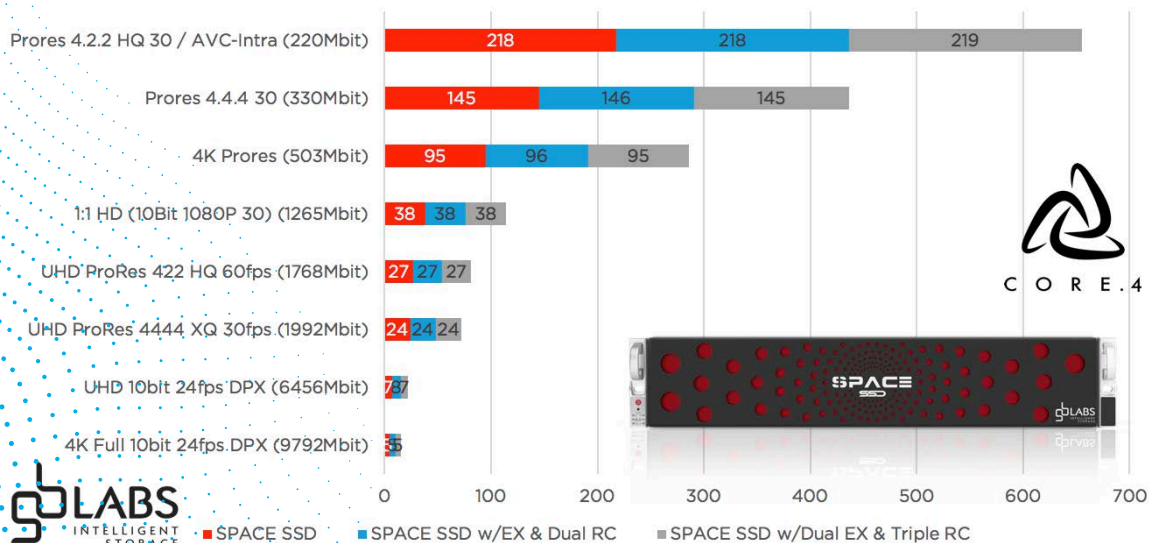

## SPACE SSD

**Technologies:**

IDA<sup>2</sup> / Dynamic Bandwidth / Analytics Centre / CloakDR / Mosaic

**Capacity:** 23 - 720TB

**Speed:** Up to 18GB/s

**Expandable:** Up to 10PB

### SPACE SSD w/Dual EX & Triple RC

## Unit Specifications

Unit dimensions: 8.9cm x 43.7cm x 63.0cm (3.5" x 17.2" x 24.8")  
Unit weight: 33kg (72.7lbs)  
Input range: 100 - 240 VAC, 50-60Hz  
PSU safety: EMC - USA-UL listed. Canada-CUL listed, Germany-TUV certified, EN60950/IEC 60950-Compliant, CB report, CCC certification  
Power supply: Dual redundant 1000W removable PSUs  
Power requirements standby: 33W  
Power requirements full load: 350W  
Operating temperature range: 10°C - 35°C  
Non-operating range: -40°C - 70°C  
Operating humidity range: 8 - 90% non-condensing  
Non-operating humidity range: 5 - 95% non-condensing  
Unit form factor: 2U rackmount (rack mounts included)